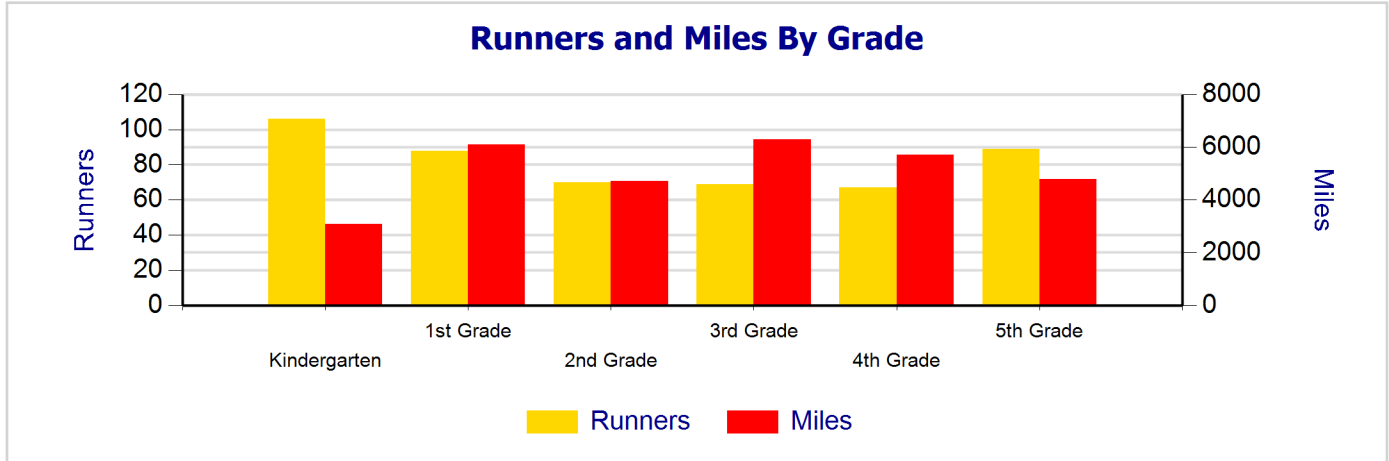

Smithfield Elementary School Running Club

Grade Summary Report from 9/2/2014 to 6/12/2015

Grade	Runners	Participation	Laps	Miles
Kindergarten	106	3,844	12,293	3,076
1st Grade	88	6,780	24,420	6,107
2nd Grade	70	4,952	18,875	4,721
3rd Grade	69	5,700	25,190	6,299
4th Grade	67	5,748	22,789	5,699
5th Grade	89	5,780	19,152	4,790
School-wide Totals	489	32,804	122,719	30,692